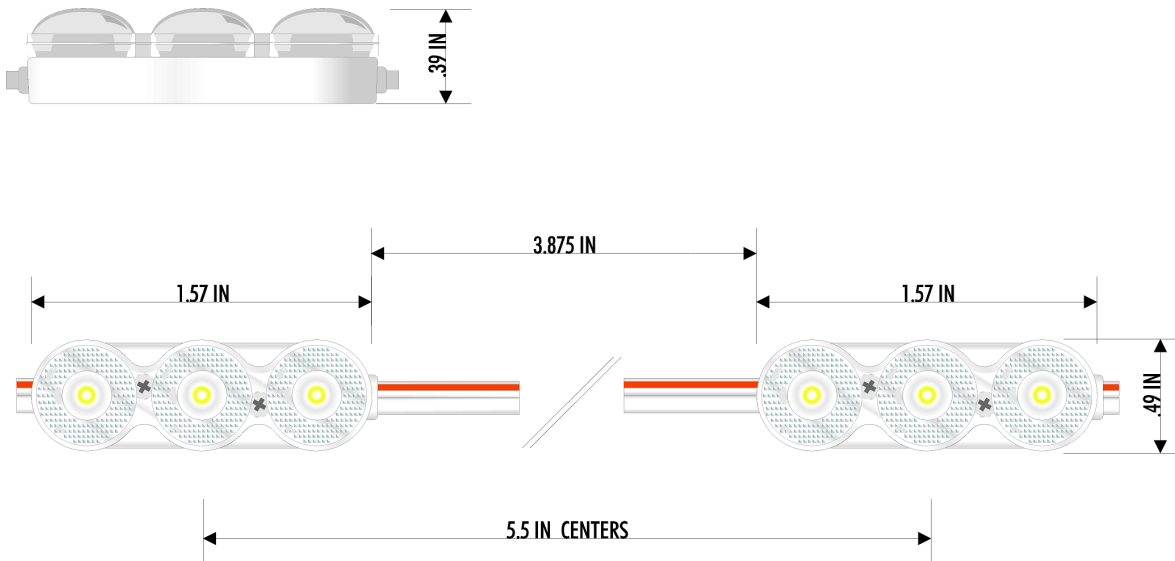

BRIGHTON

Features

- High Performance High Brightness Wide Angle Mini Module
- 80 Modules Per Bag 36.66' (Full Stretch)
- 2.18 Modules Per Foot
- Constant Current Regulated, **NOT** Constant Voltage
- 175° High Efficiency Uniformity Optics
- 5 year, 50K Lifetime
- U.L. File E520387

Dimensions

Technical Parameters

BrightON Lighting	Parameter	Unit
LED Quantity	3	
Power	0.72	Watts
Voltage	DC12	V
Beam Angle	175°	
Driving Mode	Constant Current	
Color Temperature	6500	Kelvin
IP Rating	IP67	
Working Temperatures	-20 ~ 45	°C

Light Distribution Graph