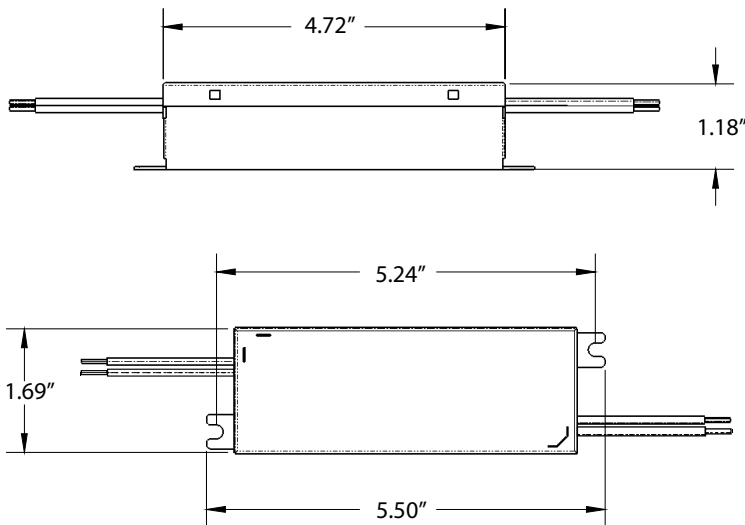

DRV-1260-U

THE RIGHT AMOUNT OF POWER FOR YOUR APPLICATION

France **NEW TruPower Utility Drivers** are built for specific uses according to the demand of your project or market. When your application doesn't need a 100% loadable workhorse or it requires the ability to dim your lighting, that's when our utility drivers shine. Built on our backbone of quality, these new drivers provide more power options putting you in control of the build. All from a brand you can depend on . . . France Lighting Solutions. For more details on each of these drivers and their features, click this link: [PRODUCT SERIES COMPARISON CHART](#).

PART #	MODEL	OUTPUT	INPUT	OPERATING TEMPERATURE	UL LISTINGS	INSTALL ENVIRONMENT	WIRE LEADS	WEIGHT EACH	PACKAGING
20704	DRV-1260-U	12VDC, 60 Watt Class 2, Class P No Min. Loading Required Maximum Load 85%	120-277VAC 50/60Hz 1.2 / .70 Amp Max	-40°C to 55°C -40°F to 131°F	CLASS 2 CLASS P	DRY / DAMP	12"	0.99 lbs.	10 / CARTON

IDEAL FOR ENCLOSED APPLICATIONS

- CHANNEL LETTERS (SPACE IS LIMITED/ OR DIMMABLE IS NEEDED)
- RACEWAYS / CABINETS (SPACE IS LIMITED/ OR DIMMABLE IS NEEDED)

LOAD 85%
85 TruLume Duos
on 1 Power Supply
in a smaller footprint