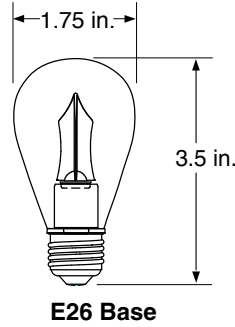

APPLICATIONS:

- Signs
- Marquees
- Amusement Lighting
- Accent Lighting
- Indoor and Outdoor

Qualifications:

USHIO

Watts (W)	Ordering Code	Lamp Description	Bulb Type	Volts (V)	Color Temp (K)	CRI	Lumens (lm)	Average Rated Life (h)	Case Qty
UTOPIA™ LED S14, Medium Screw Base									
2	1003866	2W UTOPIA LED S14, CLEAR, WW27	S14	120	2700	80	100	50000	16
2	1003935	2W UTOPIA LED S14, FROST, WW27	S14	120	2700	80	70	50000	16
2	1003931	2W UTOPIA LED S14, RED	S14	120	N/A	N/A	N/A	50000	16
2	1003932	2W UTOPIA LED S14, GREEN	S14	120	N/A	N/A	N/A	50000	16
2	1003933	2W UTOPIA LED S14, BLUE	S14	120	N/A	N/A	N/A	50000	16
2	1003934	2W UTOPIA LED S14, YELLOW	S14	120	N/A	N/A	N/A	50000	16